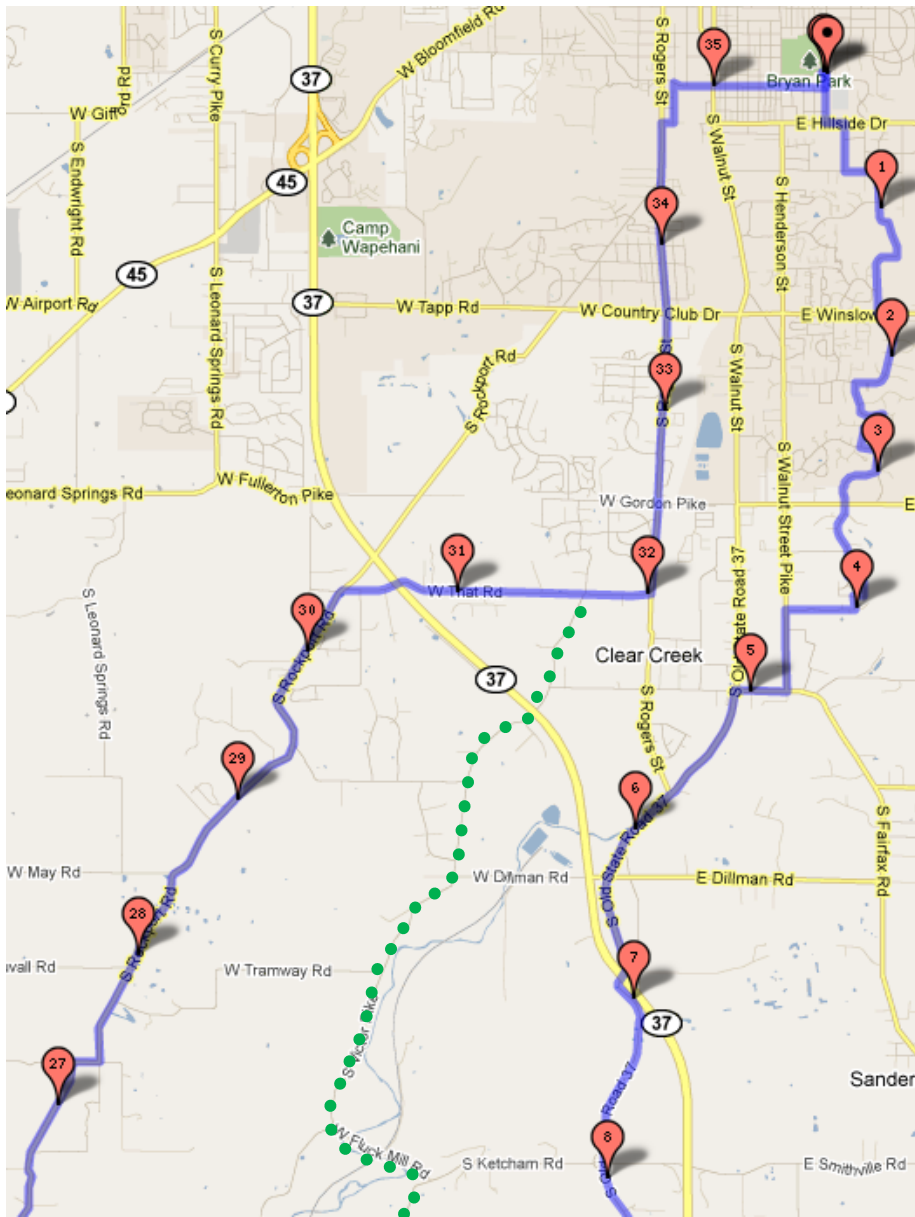

Sieboldt Quarry 26-35.5 miles <http://www.gmap-pedometer.com/?r=4569081>

Short option (26 miles): at Harrodsburg take Popcorn Rd to Kethcam Rd to Fluck Mill Rd to Victor Pike and rejoin route at That Rd.